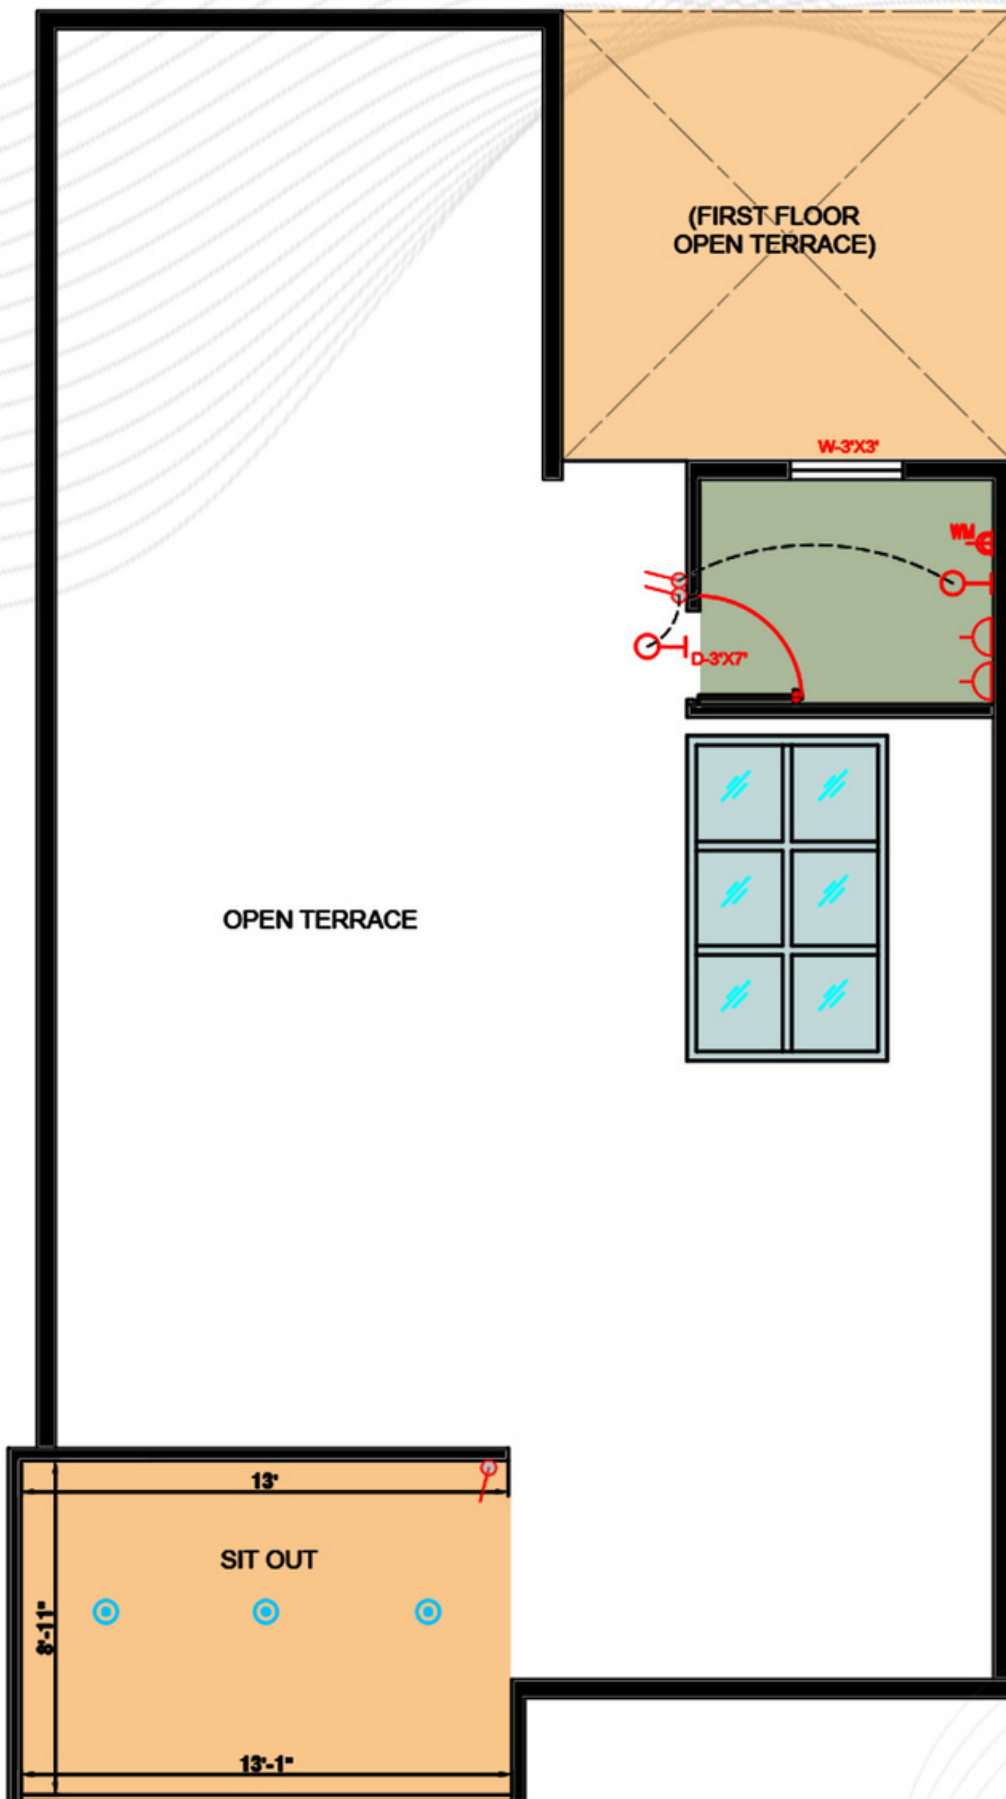

LEGEND AND ABBREVIATIONS	
	DISTRIBUTION BOARD TOP AT 2050mm AFF.
	OUTLET FOR WALL MOUNTED LIGHT FIXTURE AT 2250mm AFF, IN TOILETS 2100mm AFF.
	OUTLET FOR CEILING MOUNTED LIGHT FIXTURE
	WALL MOUNTED MIRROR LIGHT FIXTURE AT 150mm FROM MIRROR TOP
	EXHAUST FAN
	OUTLET FOR CEILING FAN
	OUTLET FOR CHANDELER
	16A SPN SWITCHED SOCKET OUTLET AT 1250mm AFF.
	16A SPN SWITCHED SOCKET OUTLET AT 1200mm AFF.
	16A SPN SWITCHED SOCKET OUTLET AT 450mm AFF. (INDEPENDENT)
	EXHAUST FAN POINT AT 2100mm AFF.
	6/16A SWITCHED SOCKET OUTLET AT 1250mm AFF FOR FRIDGE
	6/16A SWITCHED SOCKET OUTLET AT 1250mm AFF FOR WASHING MACHINE
	16A SPN SOCKET OUTLET AT 2250mm AFF, OR ABOVE FALSE CEILING FOR GEYSER.
	16A SPN SOCKET OUTLET AT 2250mm AFF, OR ABOVE
	TV AERIAL SOCKET OUTLET AT 600mm AFF. IN BED ROOM & 450mm AFF IN LIVING
	TELEPHONE SOCKET OUTLET AT 600mm AFF. IN BED ROOM & 450mm AFF IN LIVING
	INTERCOM TELEPHONE SOCKET OUTLET AT 450mm AFF IN LIVING
	CALL BELL POINT AT 2250mm AFF.
	BELL PUSH AT 1200mm AFF.
	SINGLE POLE SWITCH FOR LIGHTING & FAN AT 1050mm AFF AND 600mm AT BEDSIDE.
	TWO WAY SINGLE POLE SWITCH FOR LIGHTING AT 1050mm AFF. AND 600mm AFF AT BEDSIDE.
	FAN REGULATOR AT 1250mm AFF. AND 600mm AFF AT BEDSIDE.
	AC SWITCH AT 600mm AFF.
	16A DP SWITCH WITH PILOT LAMP INDICATOR AT 1250mm AFF FOR GEYSER CONTROL.
	DATA - WIFI POINT
	UPS DISTRIBUTION BOARD
	EXTERNAL LIGHT @ 3' HT FROM AFF.
	METER BOARD TOP AT 2050mm AFF.
	CHIMNEY IN KITCHEN 16 AMPS @ 75" HT FROM FFL
	HOB IN KITCHEN 16 AMPS @ 20" HT FROM FFL
	AQUAGUARD IN KITCHEN @ 5'6" HT FROM FFL
	SHOWER IN TOILET @ 4'6" HT FROM FFL

TERRACE FLOOR

Electrical Layout