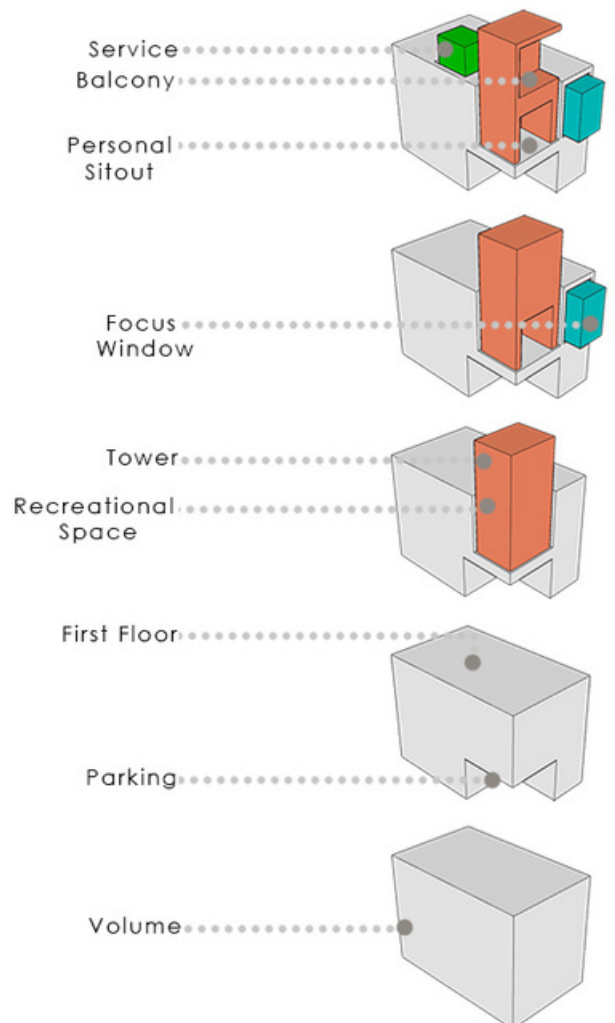

LEGEND AND ABBREVIATIONS

	DISTRIBUTION BOARD TOP AT 2050mm AFF.
	OUTLET FOR WALL MOUNTED LIGHT FIXTURE AT 2250mm AFF, IN TOILETS 2100mm AFF.
	OUTLET FOR CEILING MOUNTED LIGHT FIXTURE.
	WALL MOUNTED MIRROR LIGHT FIXTURE AT 150mm FROM MIRROR TOP
	EXHAUST FAN.
	OUTLET FOR CEILING FAN.
	OUTLET FOR CHANDELIER.
	6A 5PIN SWITCHED SOCKET OUTLET AT 1250mm AFF.
	16A 5PIN SWITCHED SOCKET OUTLET AT 1250mm AFF.
	16A 5PIN SWITCHED SOCKET OUTLET AT 450mm AFF. (INDEPENDENT)
	EXHAUST FAN POINT AT 2100mm AFF.
	6/16A SWITCHED SOCKET OUTLET AT 1250mm AFF FOR FRIDGE.
	6/16A SWITCHED SOCKET OUTLET AT 1250mm AFF FOR WASHING MACHINE.
	16A 3PIN SOCKET OUTLET AT 2250mm AFF, OR ABOVE FALSE CEILING FOR GEYSER.
	16A 3PIN SOCKET OUTLET AT 2250mm AFF, OR ABOVE.
	TV AERIAL SOCKET OUTLET AT 600mm AFF. IN BED ROOM & 450mm AFF IN LIVING.
	TELEPHONE SOCKET OUTLET AT 800mm AFF. IN BED ROOM & 450mm AFF IN LIVING.
	RIVERSION TELEPHONE SOCKET OUTLET AT 450mm AFF IN LIVING.
	CALL BELL POINT AT 2250mm AFF.
	BELL PUSH AT 1200mm AFF.
	SINGLE POLE SWITCH FOR LIGHTING & FAN AT 1050mm AFF AND 600mm AT BEDSIDE.
	TWO WAY SINGLE POLE SWITCH FOR LIGHTING AT 1050mm AFF AND 600mm AFF AT BEDSIDE.
	FAN REGULATOR AT 1250mm AFF AND 600mm AFF AT BEDSIDE.
	AC SWITCH AT 600mm AFF.
	16A DP SWITCH WITH FUSE LAMP INDICATOR AT 1250mm AFF FOR GEYSER CONTROL.
	DATA - WIFI POINT
	UPS DISTRIBUTION BOARD
	EXTERNAL LIGHT @ 3' HT FROM AFL.
	METER BOARD TOP AT 2050mm AFF.
	CHIMNEY IN KITCHEN 16 AMPS @ 7'6" HT FROM FFL.
	HOB IN KITCHEN 16 AMPS @ 2'0" HT FROM FFL.
	AQUALUARD IN KITCHEN @ 5'6" HT FROM FFL.
	SHOWER IN TOILET @ 4'6" HT FROM FFL.