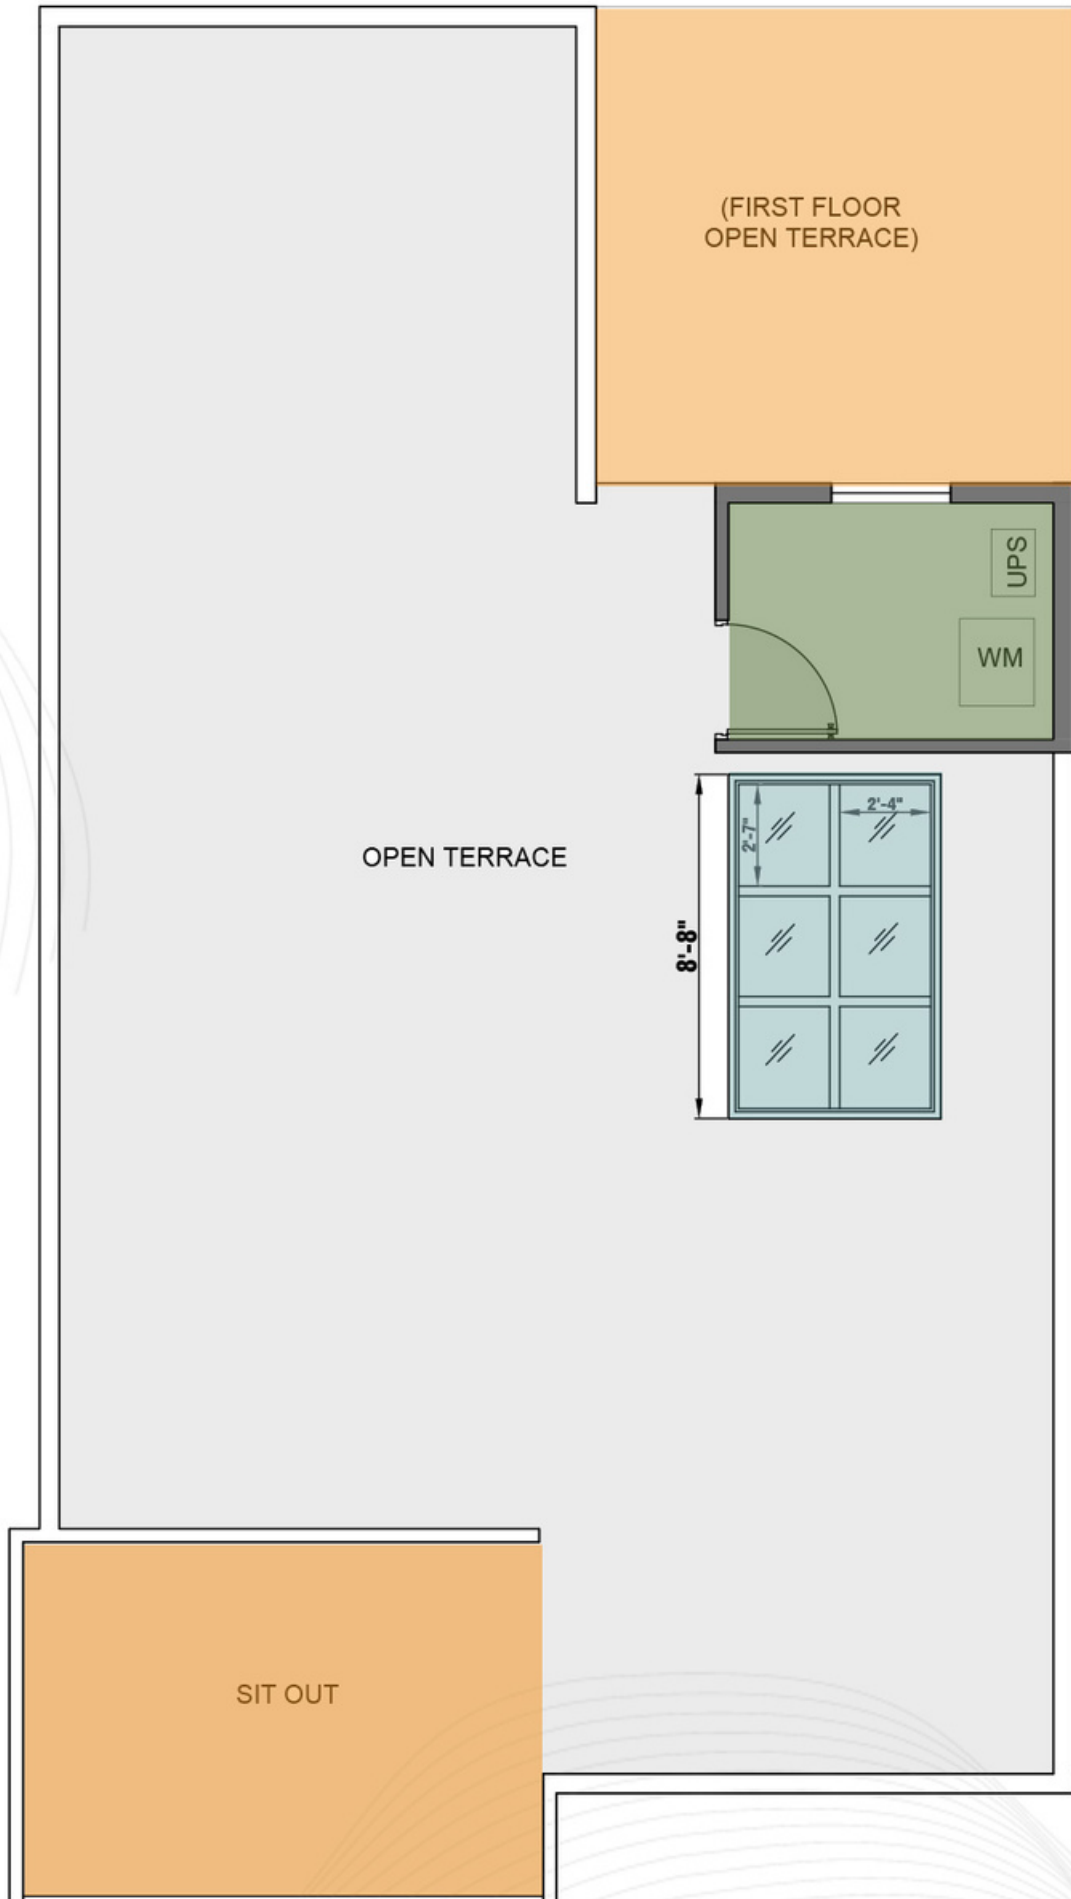

TERRACE FLOOR

Area 150.65 SQFT