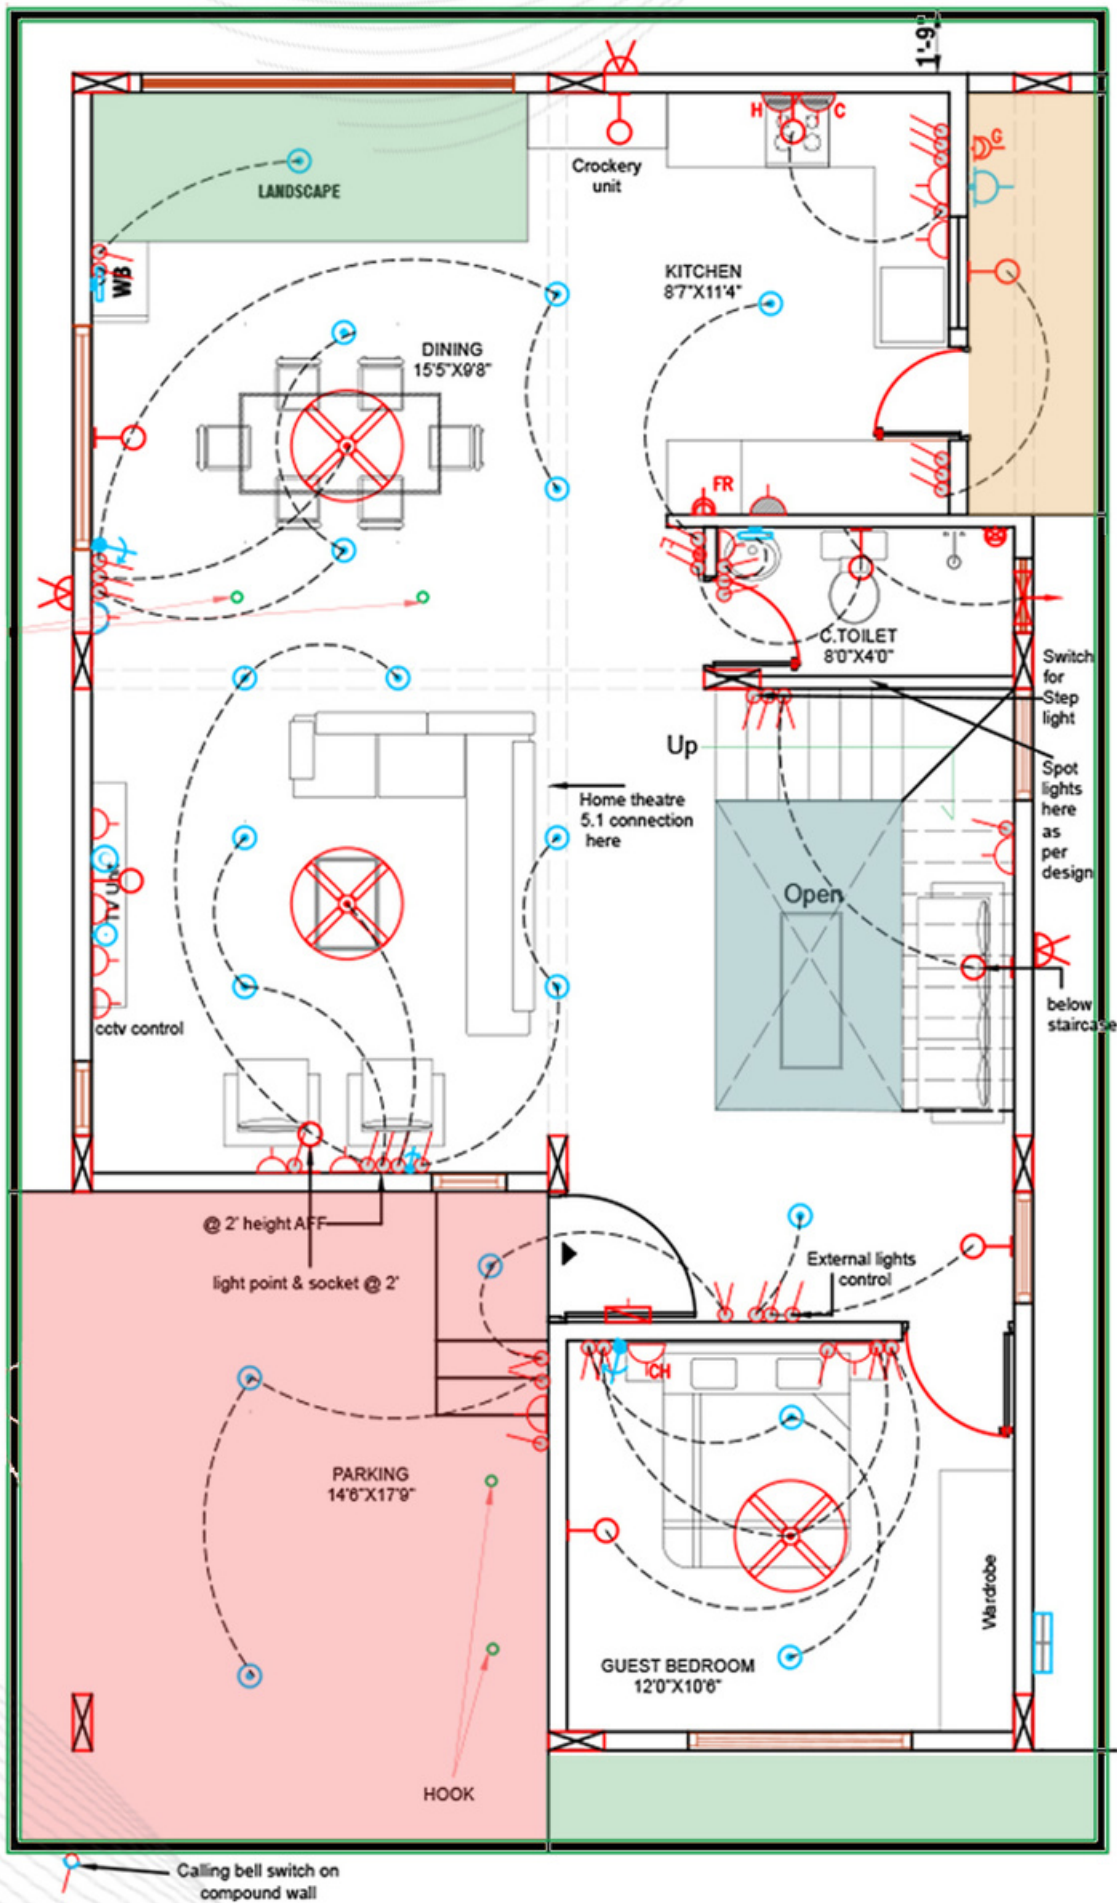

LEGEND AND ABBREVIATIONS

	DISTRIBUTION BOARD TOP AT 2050mm AFF.
	OUTLET FOR WALL MOUNTED LIGHT FIXTURE AT 2250mm AFF, IN TOILETS 2100mm AFF.
	OUTLET FOR CEILING MOUNTED LIGHT FIXTURE.
	WALL MOUNTED MIRROR LIGHT FIXTURE AT 150mm FROM MIRROR TOP
	EXHAUST FAN.
	OUTLET FOR CEILING FAN.
	OUTLET FOR CHANDELIER.
	6A 5PIN SWITCHED SOCKET OUTLET AT 1250mm AFF.
	16A 5PIN SWITCHED SOCKET OUTLET AT 1250mm AFF.
	16A 5PIN SWITCHED SOCKET OUTLET AT 450mm AFF. (INDEPENDENT)
	EXHAUST FAN POINT AT 2100mm AFF.
	6/16A SWITCHED SOCKET OUTLET AT 1250mm AFF FOR FRIDGE.
	6/16A SWITCHED SOCKET OUTLET AT 1250mm AFF FOR WASHING MACHINE.
	16A 3PIN SOCKET OUTLET AT 2250mm AFF, OR ABOVE FALSE CEILING FOR GEYSER.
	16A 3PIN SOCKET OUTLET AT 2250mm AFF, OR ABOVE.
	TV AERIAL SOCKET OUTLET AT 600mm AFF. IN BED ROOM & 450mm AFF IN LIVING.
	TELEPHONE SOCKET OUTLET AT 800mm AFF. IN BED ROOM & 450mm AFF IN LIVING.
	RIVERSION TELEPHONE SOCKET OUTLET AT 450mm AFF IN LIVING.
	CALL BELL POINT AT 2250mm AFF.
	BELL PUSH AT 1200mm AFF.
	SINGLE POLE SWITCH FOR LIGHTING & FAN AT 1050mm AFF AND 600mm AT BEDSIDE.
	TWO WAY SINGLE POLE SWITCH FOR LIGHTING AT 1050mm AFF AND 600mm AFF AT BEDSIDE.
	FAN REGULATOR AT 1250mm AFF AND 600mm AFF AT BEDSIDE.
	AC SWITCH AT 600mm AFF.
	16A DP SWITCH WITH FUSE LAMP INDICATOR AT 1250mm AFF FOR GEYSER CONTROL.
	DATA - WIFI POINT
	UPS DISTRIBUTION BOARD
	EXTERNAL LIGHT @ 3' HT FROM AFL.
	METER BOARD TOP AT 2050mm AFF.
	CHIMNEY IN KITCHEN 16 AMPS @ 7'6" HT FROM FFL.
	HOB IN KITCHEN 16 AMPS @ 2'0" HT FROM FFL.
	AQUALUARD IN KITCHEN @ 5'6" HT FROM FFL.
	SHOWER IN TOILET @ 4'6" HT FROM FFL.