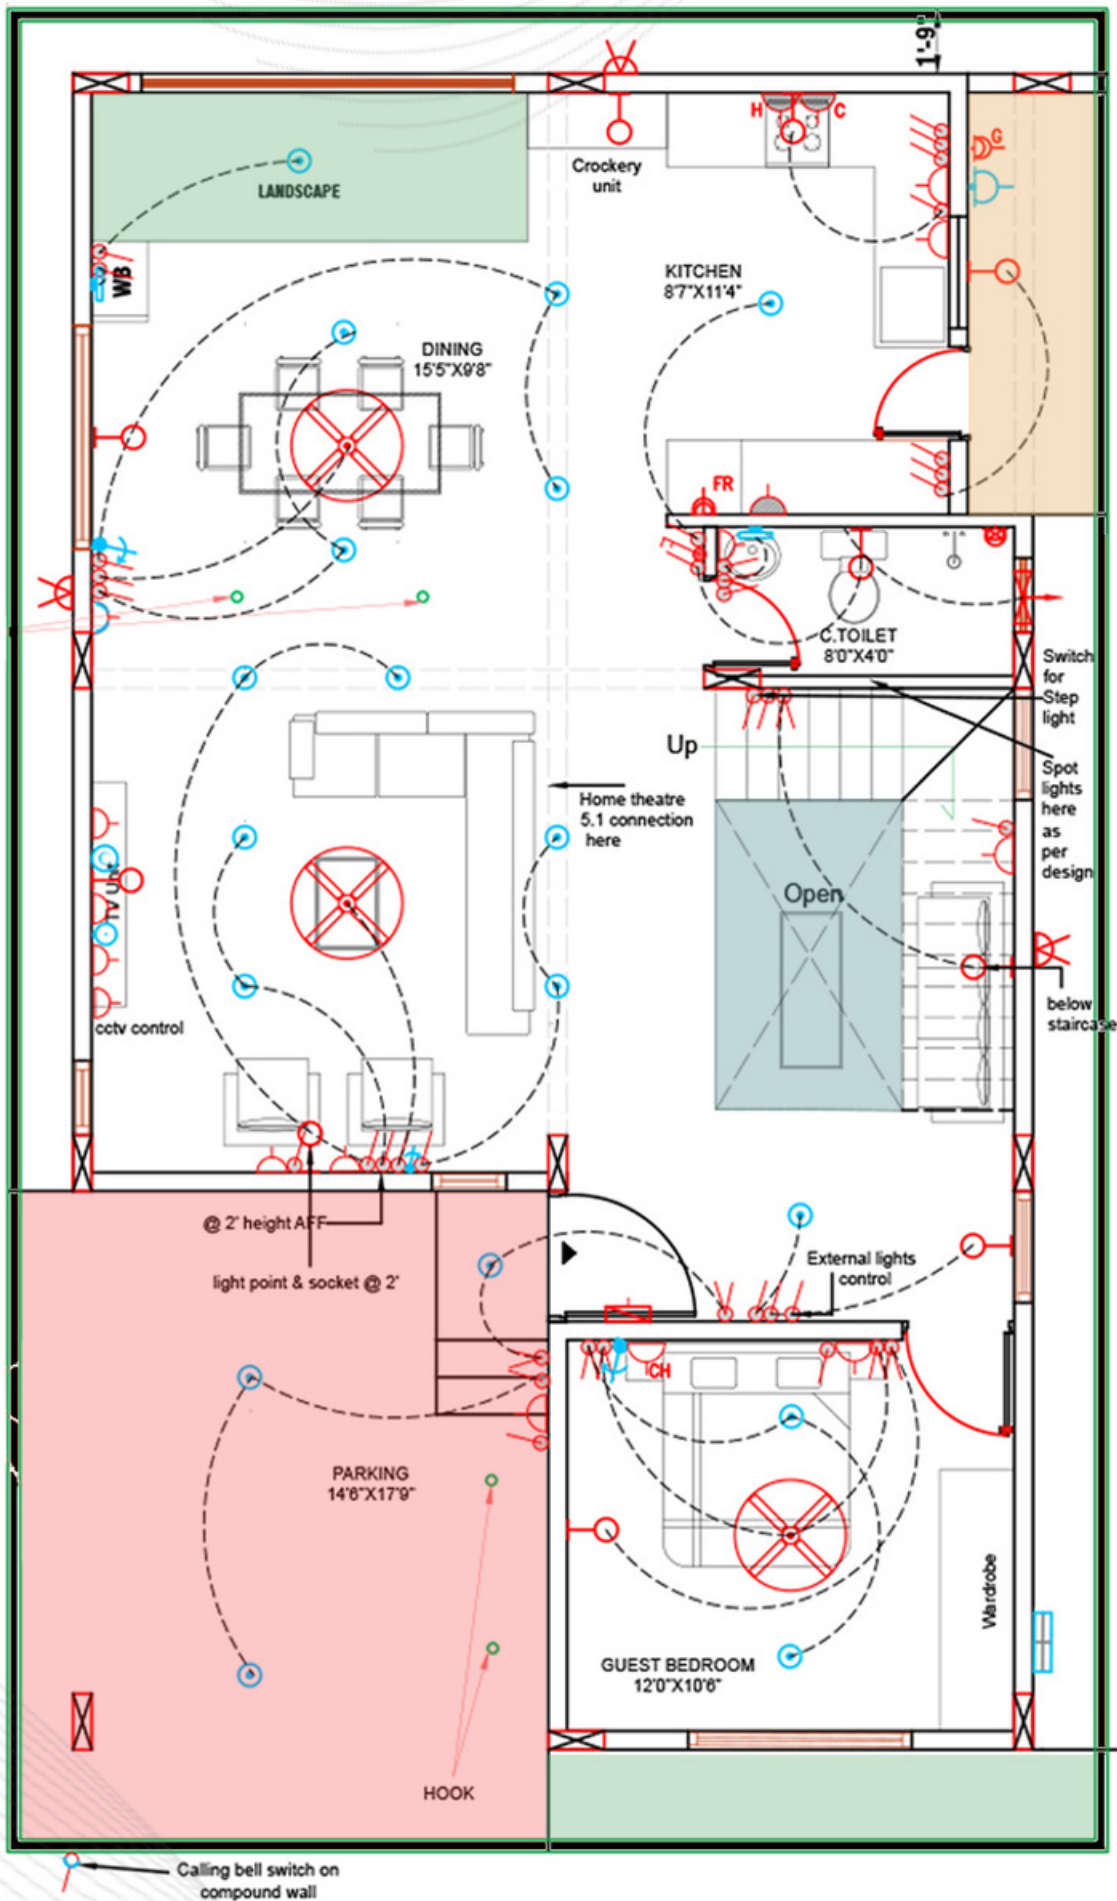

FIRST FLOOR

Electrical Layout

TERRACE FLOOR

Area 150.65 SQFT

ELEVATION & RENDERS

SITE PHOTOS

LEGEND AND ABBREVIATIONS

	DISTRIBUTION BOARD TOP AT 2050mm AFF.
	OUTLET FOR WALL MOUNTED LIGHT FIXTURE AT 2250mm AFF, IN TOILETS 2100mm AFF.
	OUTLET FOR CEILING MOUNTED LIGHT FIXTURE.
	WALL MOUNTED MIRROR LIGHT FIXTURE AT 150mm FROM MIRROR TOP
	EXHAUST FAN.
	OUTLET FOR CEILING FAN.
	OUTLET FOR CHANDELIER.
	6A 15A SWITCHED SOCKET OUTLET AT 1250mm AFF.
	16A 30A SWITCHED SOCKET OUTLET AT 1250mm AFF.
	6/15A SWITCHED SOCKET OUTLET AT 1250mm AFF FOR FROGE.
	6/15A SWITCHED SOCKET OUTLET AT 1250mm AFF FOR WASHING MACHINE.
	15A 30A SOCKET OUTLET AT 2250mm AFF, OR ABOVE FALSE CEILING FOR GEYSER.
	16A 30A SOCKET OUTLET AT 2250mm AFF, OR ABOVE.
	TV AERIAL SOCKET OUTLET AT 600mm AFF. IN BED ROOM & 450mm AFF IN LIVING.
	TELEPHONE SOCKET OUTLET AT 600mm AFF. IN BED ROOM & 450mm AFF IN LIVING.
	TV/VIDEO TELEPHONE SOCKET OUTLET AT 450mm AFF IN LIVING.
	BELL PUSH AT 1200mm AFF.
	SINGLE POLE SWITCH FOR LIGHTING & FAN AT 1050mm AFF AND 600mm AT BEDSIDE.
	TWO WAY SINGLE POLE SWITCH FOR LIGHTING AT 1050mm AFF AND 600mm AFF AT BEDSIDE.
	FAN REGULATOR AT 1250mm AFF AND 600mm AFF AT BEDSIDE.
	AC SWITCH AT 600mm AFF.
	16A DP SWITCH WITH FLOOD LAMP INDICATOR AT 1250mm AFF FOR GEYSER CONTROL.
	DATA - WIFI POINT
	UPS DISTRIBUTION BOARD
	EXTERNAL LIGHT @ 3" HT FROM AFL.
	METER BOARD TOP AT 2050mm AFF.
	CHIMNEY IN KITCHEN 16 AMPS @ 7'6" HT FROM FFL.
	HOB IN KITCHEN 16 AMPS @ 2'0" HT FROM FFL.
	AQUAGUARD IN KITCHEN @ 5'6" HT FROM FFL.
	SHOWER IN TOILET @ 4'6" HT FROM FFL.