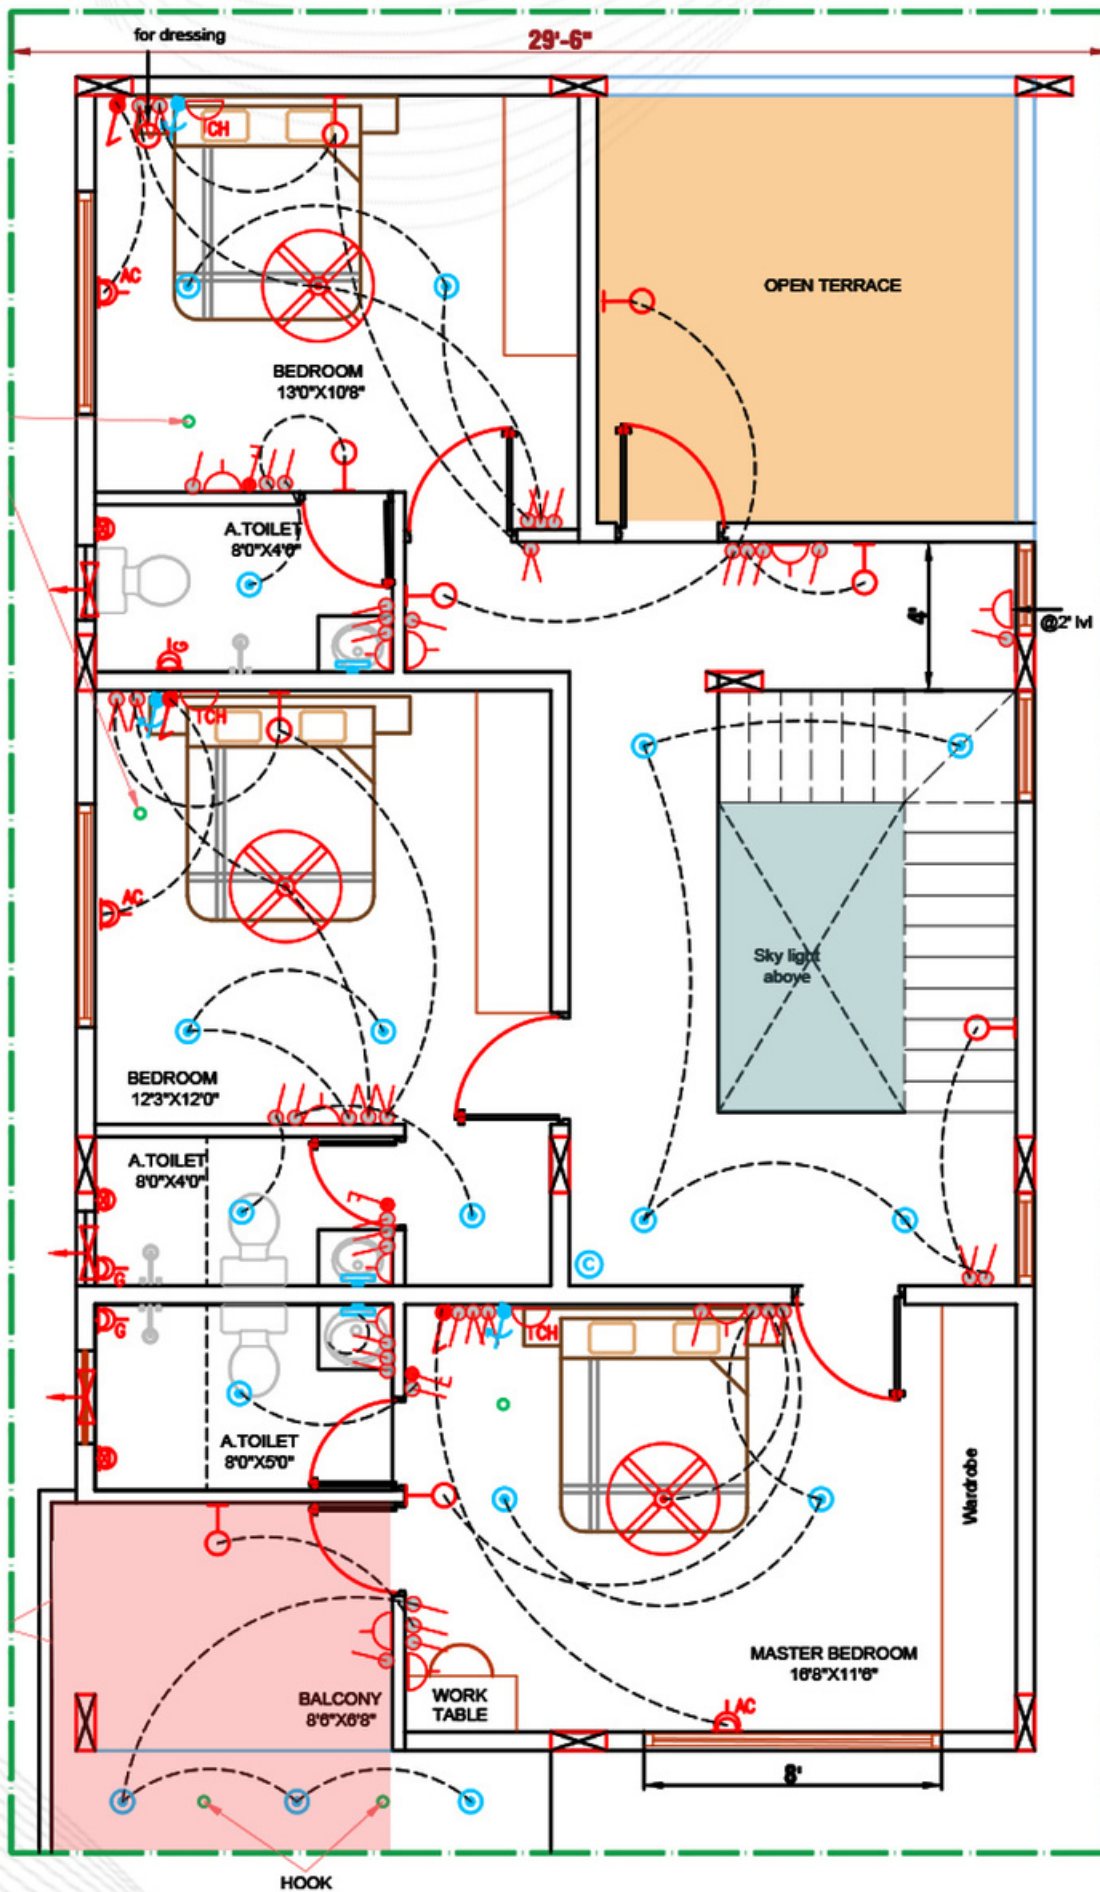

LEGEND AND ABBREVIATIONS	
	DISTRIBUTION BOARD TOP AT 2000mm AFF.
	OUTLET FOR WALL MOUNTED LIGHT FIXTURE AT 2250mm AFF. IN TOILETS 2100mm AFF.
	OUTLET FOR CEILING MOUNTED LIGHT FIXTURE.
	WALL MOUNTED MIRROR MOUNTED LIGHT FIXTURE AT 1500mm FROM MIRROR TOP
	EXHAUST FAN.
	OUTLET FOR CEILING FAN.
	OUTLET FOR CHANDELER.
	6A 5Pin SWITCHED SOCKET OUTLET AT 1250mm AFF.
	16A 5Pin SWITCHED SOCKET OUTLET AT 1250mm AFF.
	6A 5Pin SWITCHED SOCKET OUTLET AT 450mm AFF. (INDEPENDENT)
	EXHAUST FAN POINT AT 2100mm AFF.
	6/16A SWITCHED SOCKET OUTLET AT 1250mm AFF FOR FRIDGE.
	6/16A SWITCHED SOCKET OUTLET AT 1250mm AFF FOR WASHING MACHINE.
	16A 3Pin SOCKET OUTLET AT 2250mm AFF. OR ABOVE FALSE CEILING FOR GEYSER.
	16A 3Pin SOCKET OUTLET AT 2250mm AFF. OR ABOVE
	TV AERIAL SOCKET OUTLET AT 600mm AFF. IN BED ROOM & 450mm AFF IN LIVING.
	TELEPHONE SOCKET OUTLET AT 600mm AFF.
	N BED ROOM & 450mm AFF IN LIVING
	INTERCOM TELEPHONE SOCKET OUTLET AT 450mm AFF IN LIVING.
	CALL BELL POINT AT 2250mm AFF.
	BELL PUSH AT 1200mm AFF.
	SINGLE POLE SWITCH FOR LIGHTING & FAN AT 1050mm AFF AND 600mm AT BEDSIDE.
	TBO WAY SINGLE POLE SWITCH FOR LIGHTING AT 1050mm AFF AND 600mm AFF AT BEDSIDE.
	FAN REGULATOR AT 1250mm AFF AND 600mm AFF AT BEDSIDE.
	AC SWITCH AT 600mm AFF.
	16A DP SWITCH WITH PILOT LAMP INDICATOR AT 1250mm AFF FOR GEYSER CONTROL.
	DATA - WIFI POINT
	UPS DISTRIBUTION BOARD
	EXTERNAL LIGHT @ 3' HT FROM FFL
	METER BOARD TOP AT 2000mm AFF.
	CHIMNEY IN KITCHEN 16 AMPS @ 7'6" HT FROM FFL
	HOB IN KITCHEN 16 AMPS @ 2'0" HT FROM FFL
	AQUAGUARD IN KITCHEN @ 5'6" HT FROM FFL
	SHOWER IN TOILET @ 4'6" HT FROM FFL

FIRST FLOOR

Electrical Layout