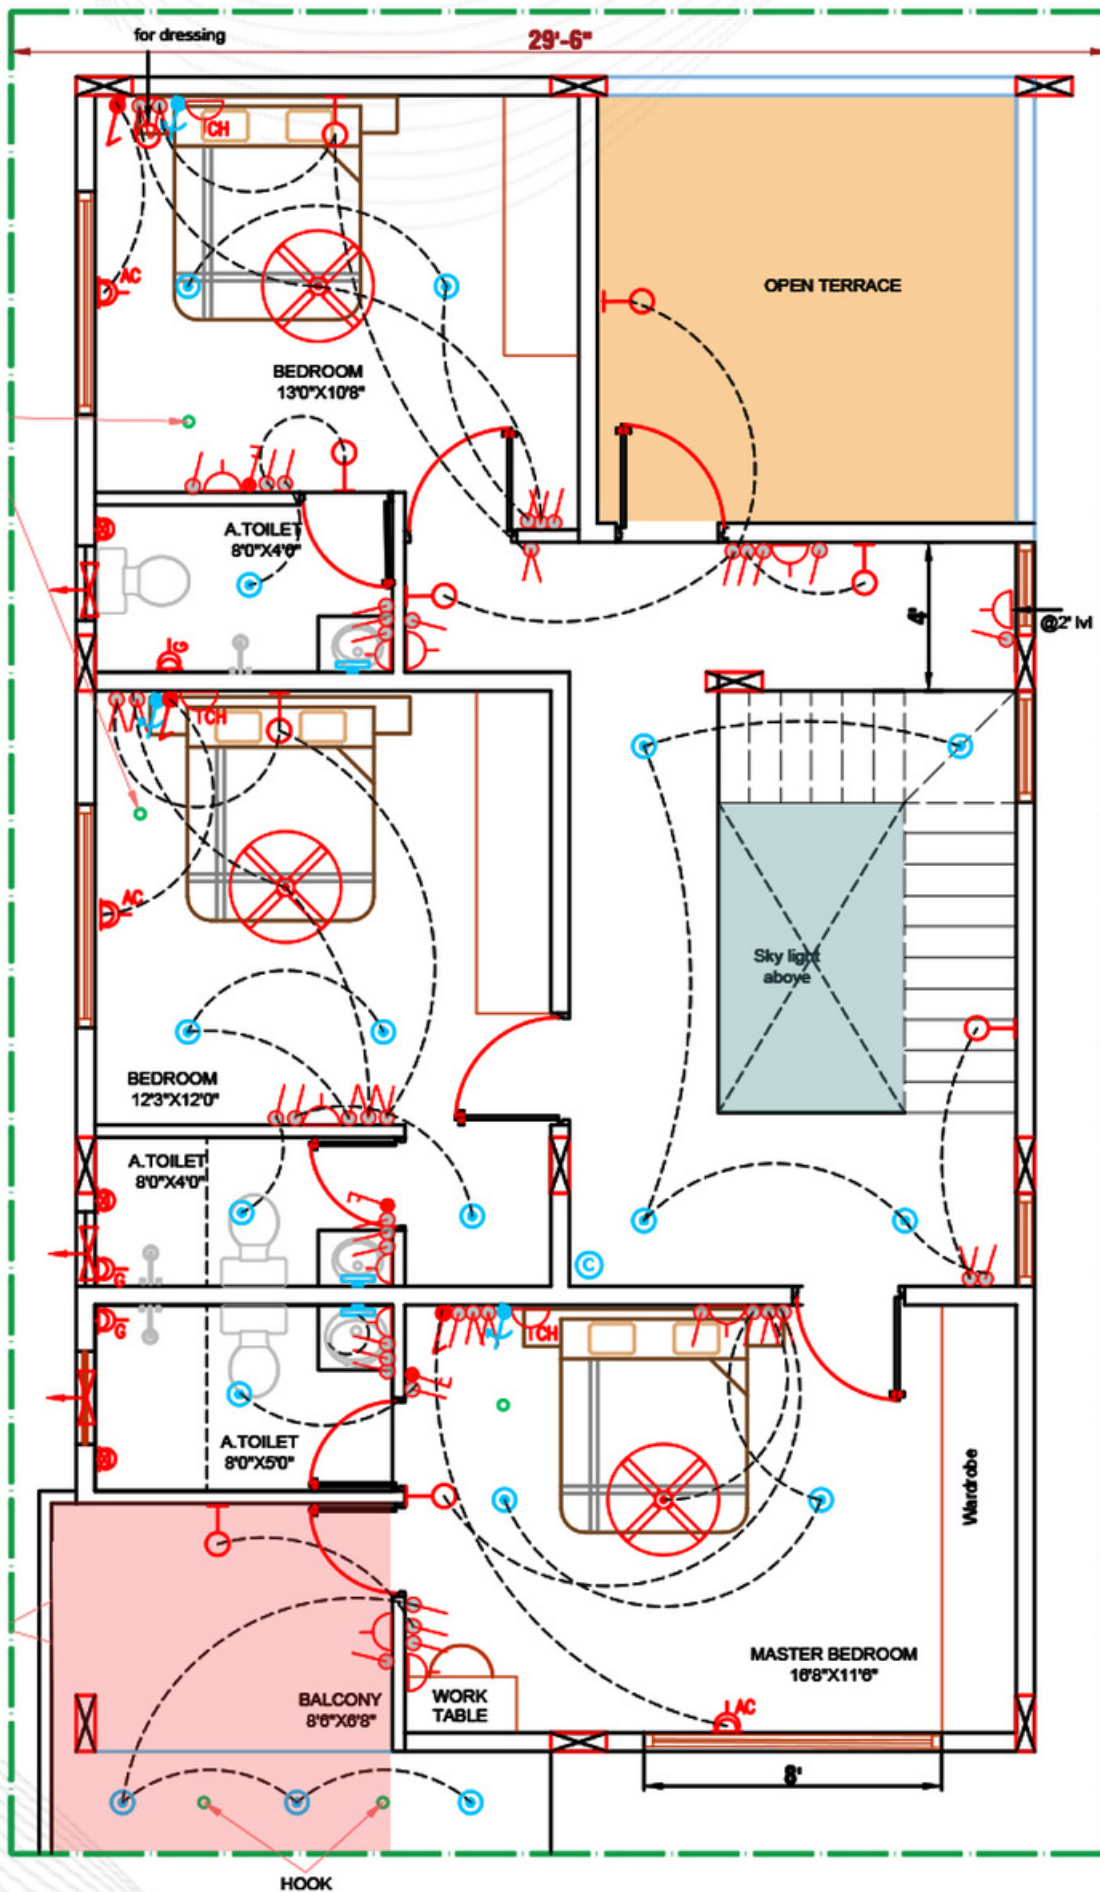

LEGEND AND ABBREVIATIONS	
	DISTRIBUTION BOARD TOP AT 2050mm AFF.
	OUTLET FOR WALL MOUNTED LIGHT FIXTURE AT 2250mm AFF. IN TOILETS 2100mm AFF.
	OUTLET FOR CEILING MOUNTED LIGHT FIXTURE.
	WALL MOUNTED MIRROR LIGHT FIXTURE AT 1500mm FROM MIRROR TOP
	EXHAUST FAN
	OUTLET FOR CEILING FAN
	OUTLET FOR CHANDELER
	6A 5PIN SWITCHED SOCKET OUTLET AT 1250mm AFF.
	16A 5PIN SWITCHED SOCKET OUTLET AT 1250mm AFF.
	6A 5PIN SWITCHED SOCKET OUTLET AT 450mm AFF. (INDEPENDENT)
	EXHAUST FAN POINT AT 2100mm AFF.
	6/16A SWITCHED SOCKET OUTLET AT 1250mm AFF FOR FRIDGE
	6/16A SWITCHED SOCKET OUTLET AT 1250mm AFF FOR WASHING MACHINE
	16A 3PIN SOCKET OUTLET AT 2250mm AFF, OR ABOVE FALSE CEILING FOR GEYSER
	16A 3PIN SOCKET OUTLET AT 2250mm AFF, OR ABOVE
	TV AERIAL SOCKET OUTLET AT 600mm AFF. IN BED ROOM & 450mm AFF IN LIVING
	TELEPHONE SOCKET OUTLET AT 600mm AFF. IN BED ROOM & 450mm AFF IN LIVING
	INTERCOM TELEPHONE SOCKET OUTLET AT 450mm AFF IN LIVING
	CALL BELL POINT AT 2250mm AFF.
	BELL PUSH AT 1200mm AFF.
	SINGLE POLE SWITCH FOR LIGHTING & FAN AT 1050mm AFF AND 600mm AT BEDSIDE
	TR0 WAY SINGLE POLE SWITCH FOR LIGHTING AT 1050mm AFF AND 600mm AFF AT BEDSIDE.
	FAN REGULATOR AT 1250mm AFF AND 600mm AFF AT BEDSIDE.
	AC SWITCH AT 600mm AFF.
	16A DP SWITCH WITH PILOT LAMP INDICATOR AT 1250mm AFF FOR GEYSER CONTROL.
	DATA - WIFI POINT
	UPS DISTRIBUTION BOARD
	EXTERNAL LIGHT @ 3' HT FROM AFF.
	METER BOARD TOP AT 2050mm AFF.
	CHIMNEY IN KITCHEN 16 AMPS @ 7'6" HT FROM FFL
	HOB IN KITCHEN 16 AMPS @ 2'0" HT FROM FFL
	AQUAGUARD IN KITCHEN @ 5'6" HT FROM FFL
	SHOWER IN TOILET @ 4'6" HT FROM FFL

FIRST FLOOR

Electrical Layout